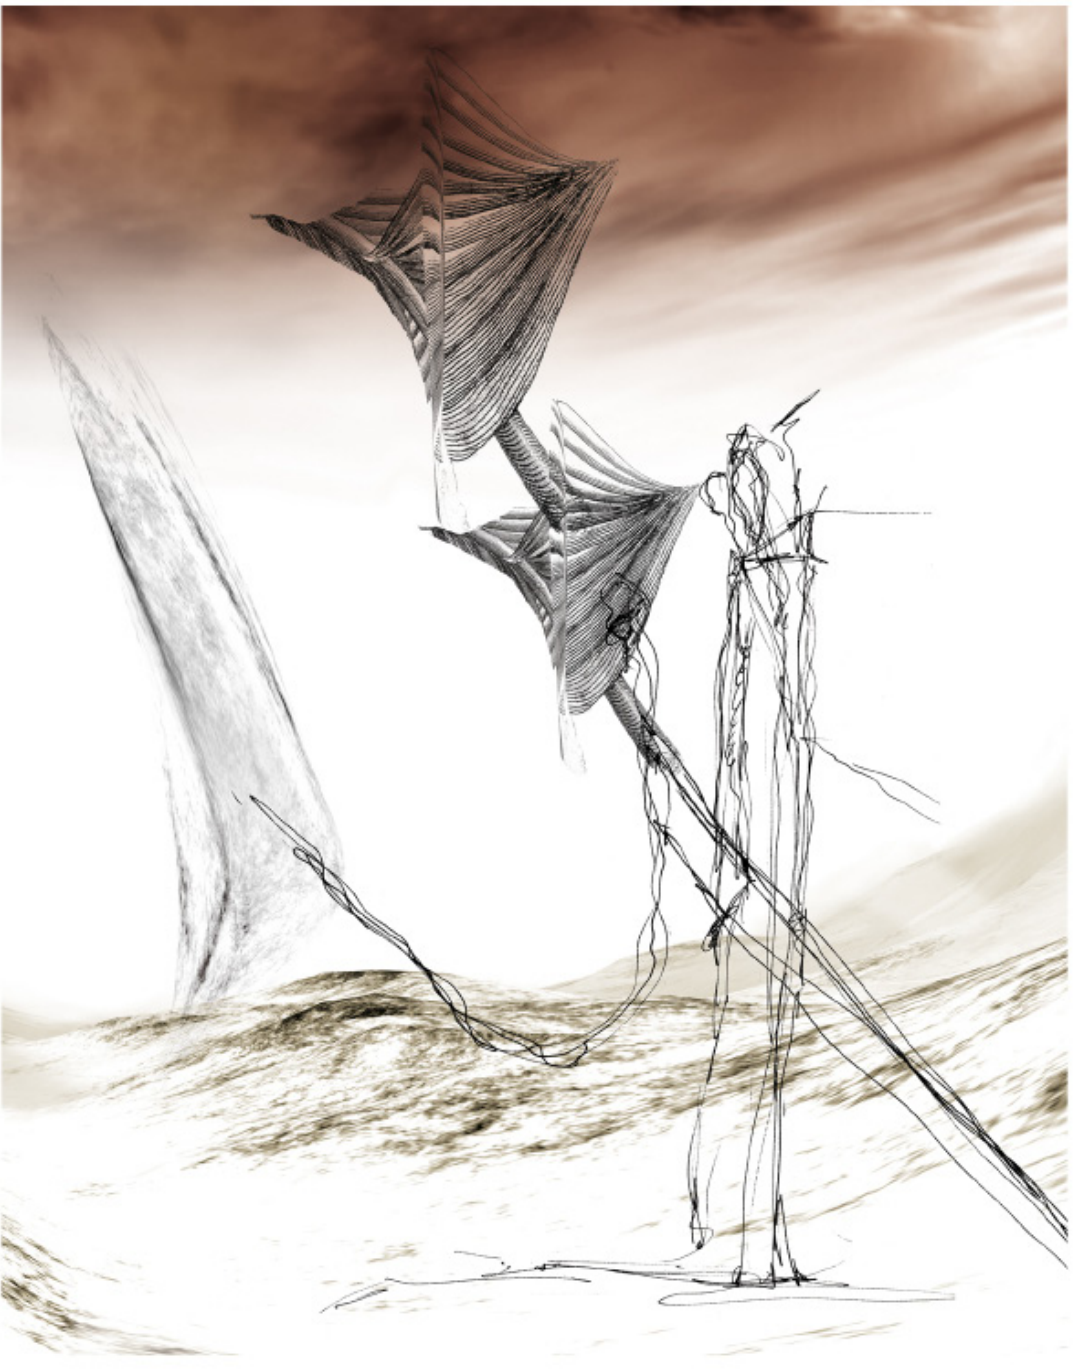

FROM THE SERIAL

O.T.#300

2009

O.T.#303, APPROX. 110X87CM, SILVER GELATIN PRINT MOUNTED ON ALUMINIUM, FRAMED, 2009, EDITION 4

O. T. #307, APPROX. 110X87CM, SILVER GELATIN PRINT MOUNTED ON ALUMINIUM, FRAMED, 2009, EDITION 4