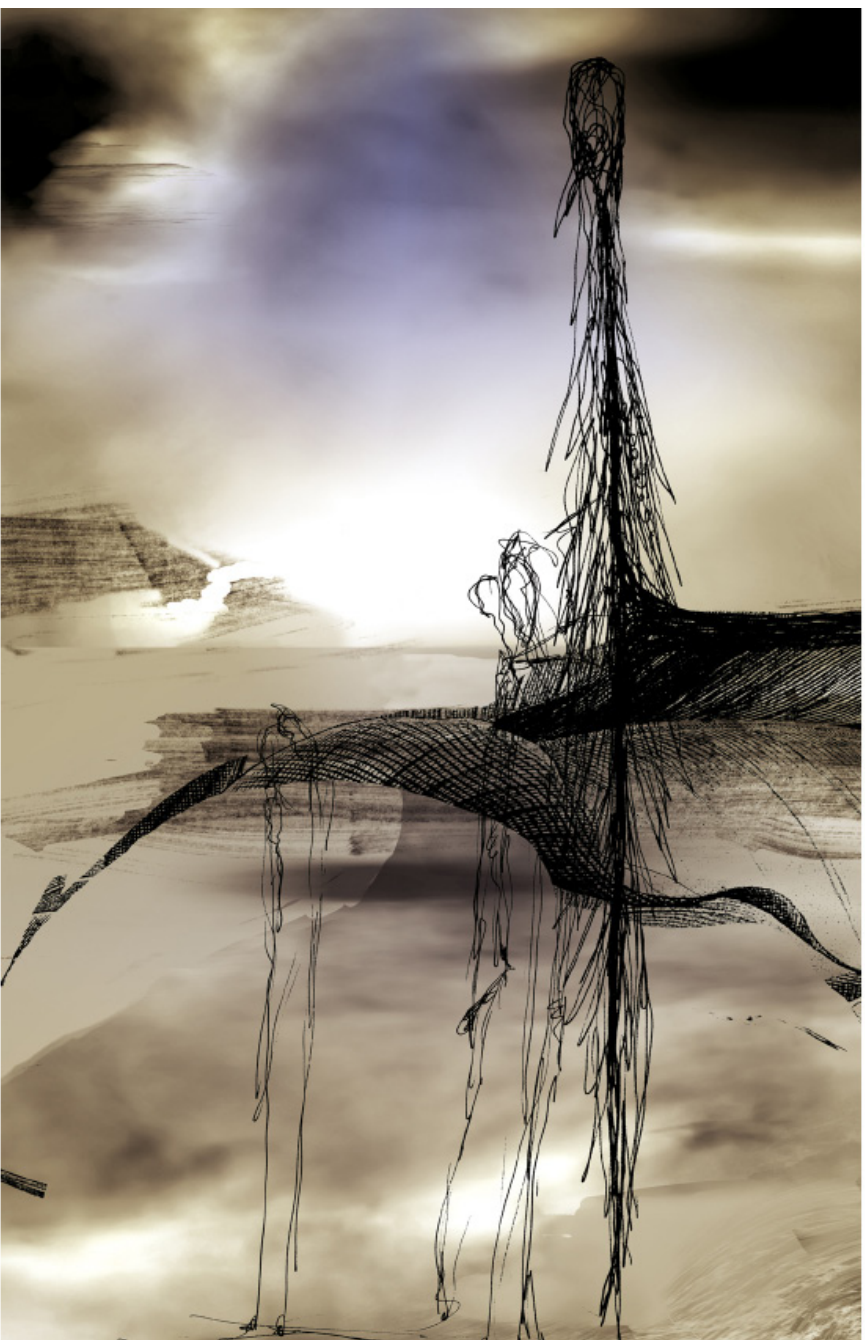

O. T. #305, APPROX. 120X77, 5CM, SILVER GELATIN PRINT MOUNTED ON ALUMINIUM, FRAMED, 2009, EDITION 4