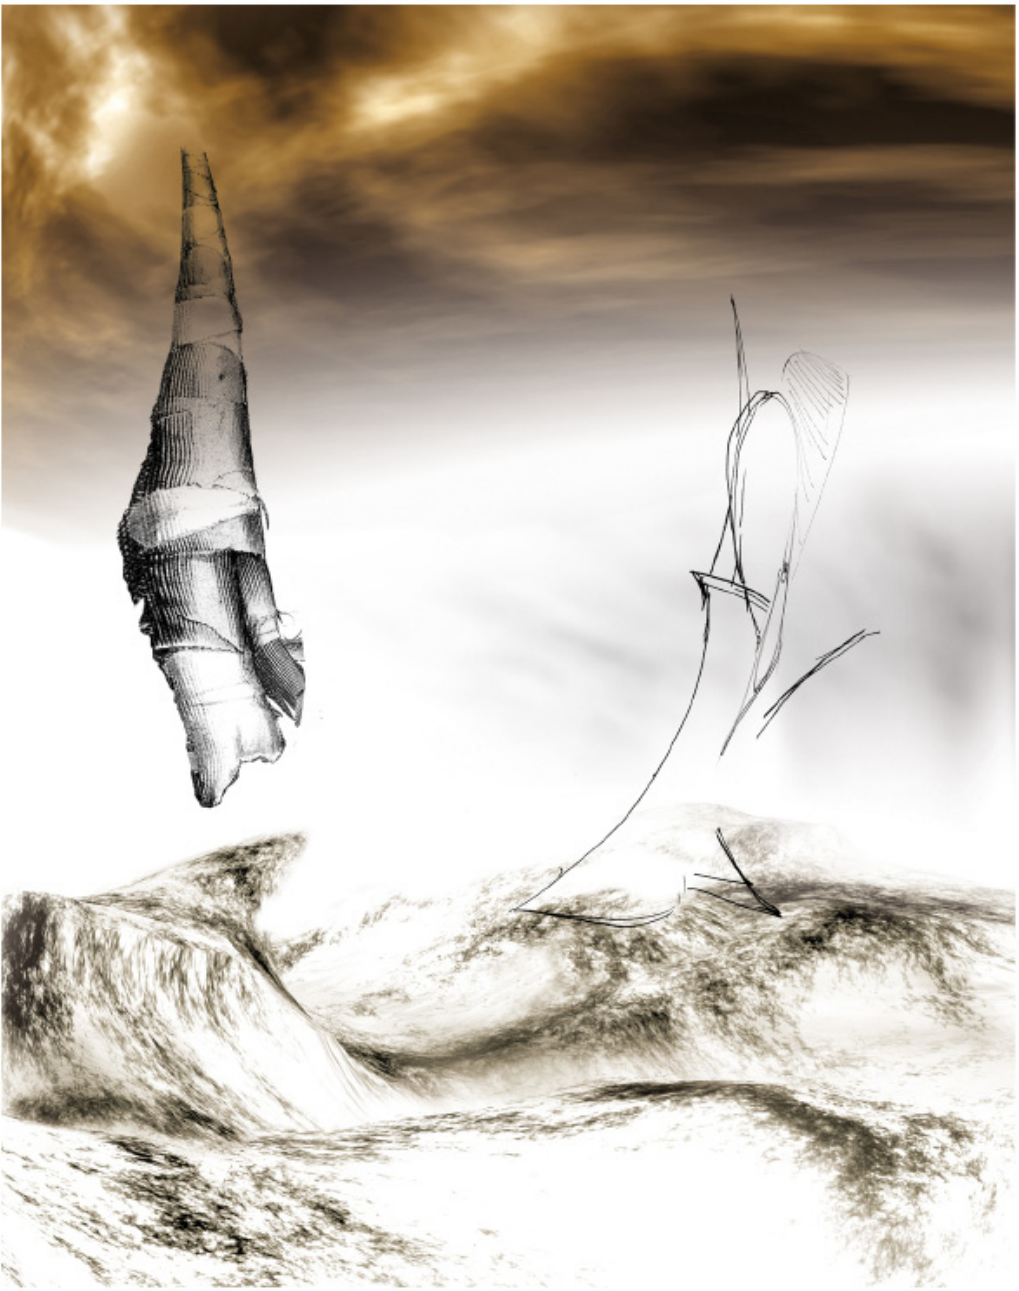

O. T. #309, APPROX. 110X87CM, SILVER GELATIN PRINT MOUNTED ON ALUMINIUM, FRAMED, 2009, EDITION 4