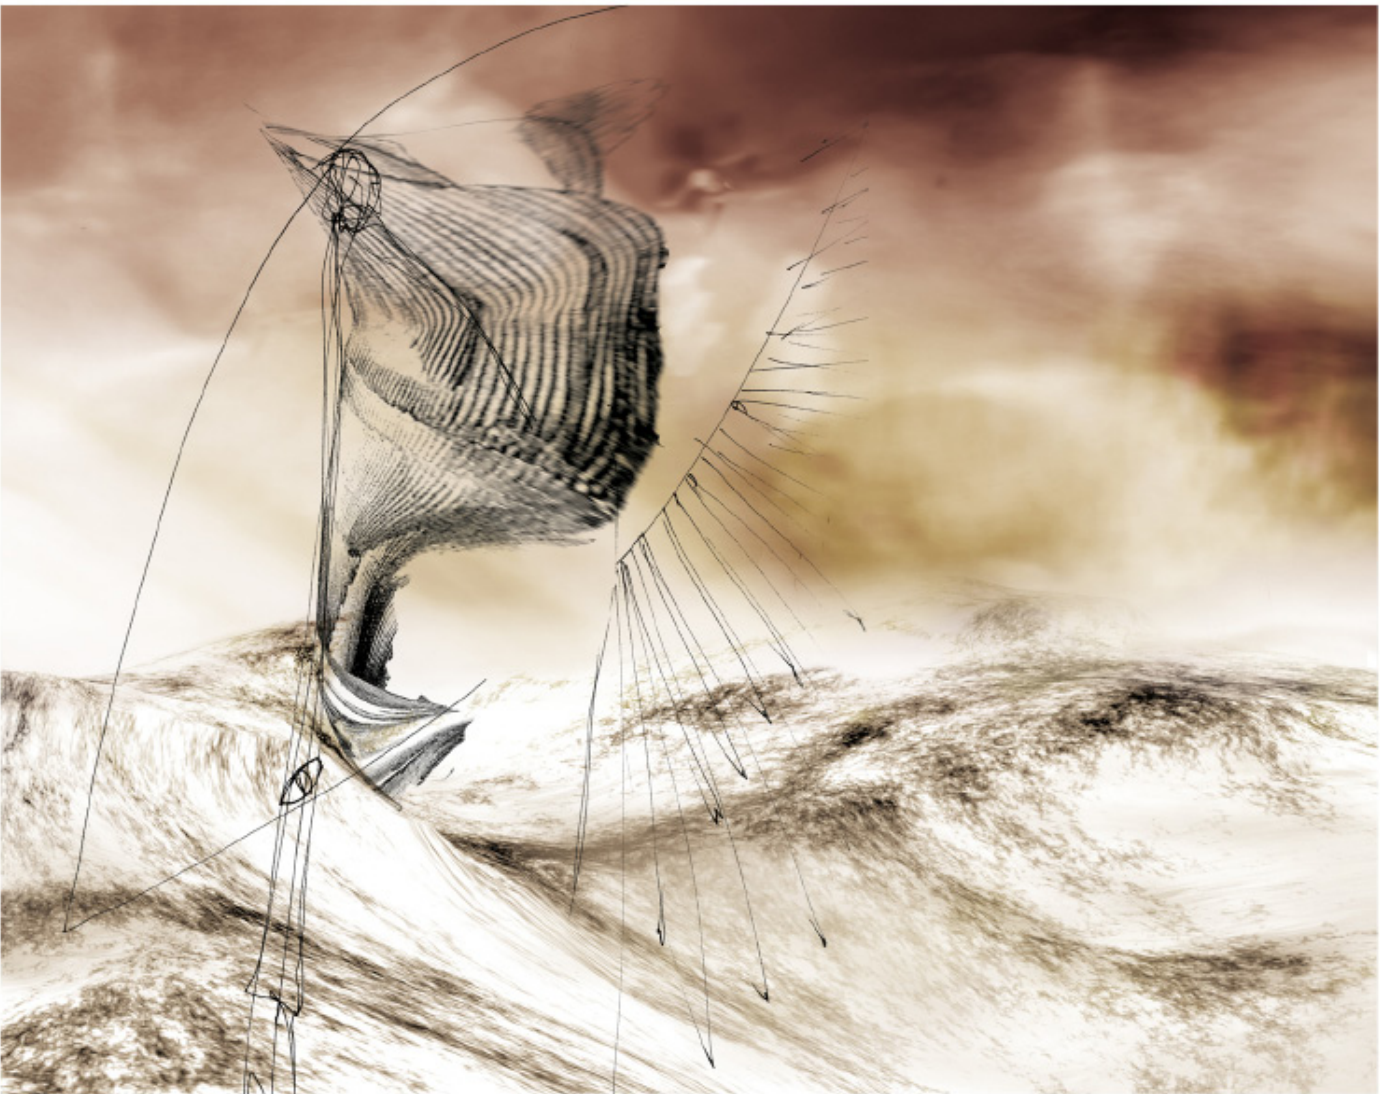

O.T.#303, APPROX. 110X87CM, SILVER GELATIN PRINT MOUNTED ON ALUMINIUM, FRAMED, 2009, EDITION 4